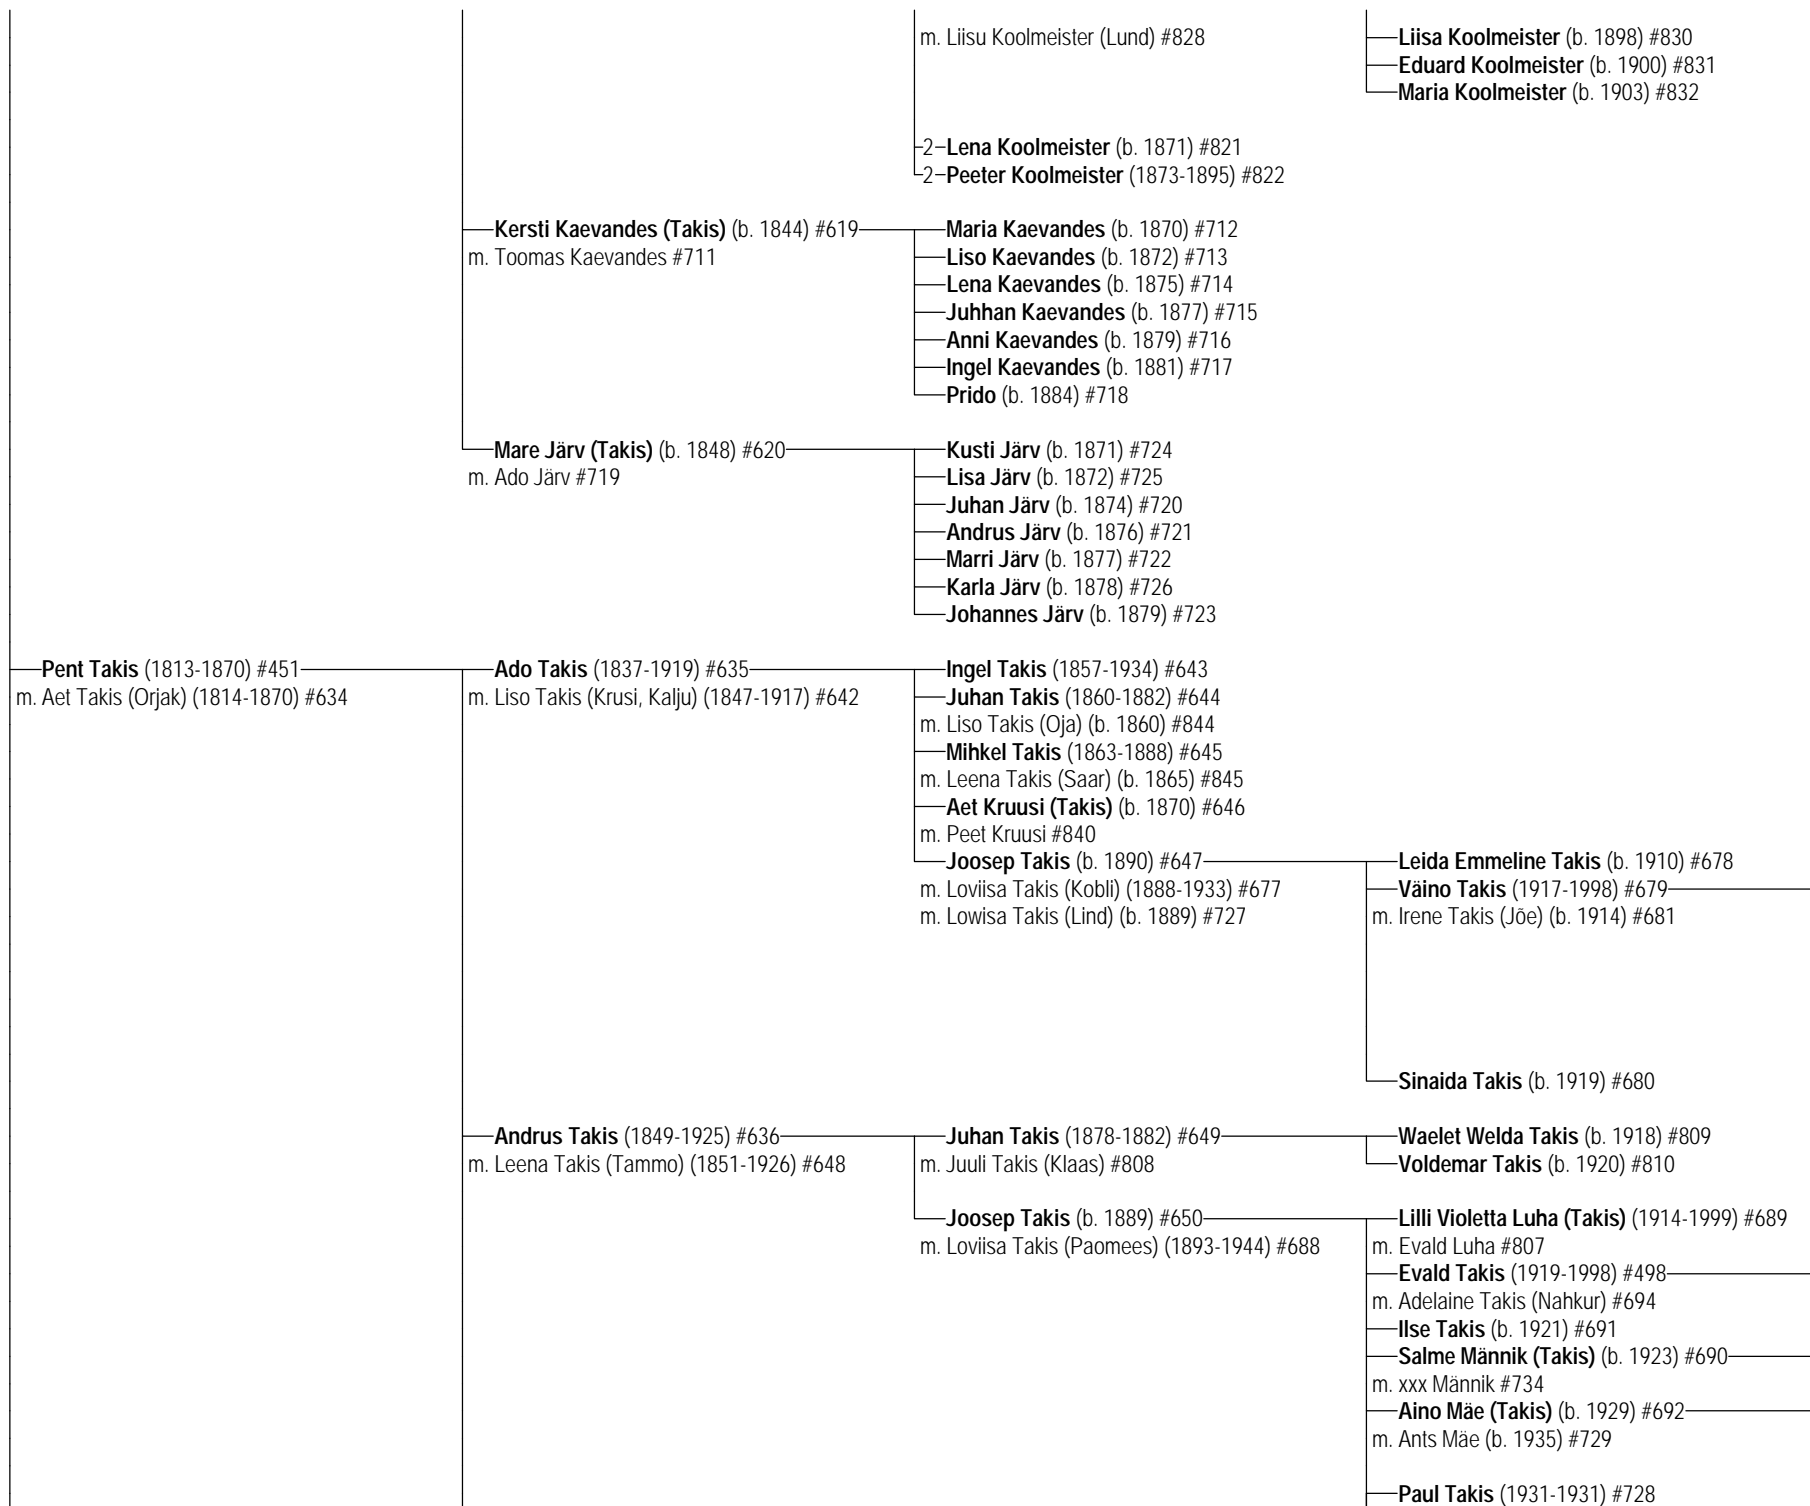

— **Ado Takis** (b. 1785) #449

— **Peter Takis** (1783-1839) #143 —————

m. Ann Takis () (1785-1849) #144

— **Anton Takis** (1898-1915) #116

— **Herman Takis** (1899-1900) #434

— **Melanie Sadul (Takis)** (b. 1901) #117 —————

m. Joosep Sadul #187

m. August Sadul (b. 1896) #433

— **Hermann Takis** (1903-1988) #1 —————

m. Aleksandra Takis (Turu) (1908-1944) #23

m. Hermiine Takis (Veevo) (b. 1908) #2

— **Melitine Takis** (b. 1904) #118

— **Aliise Niit (Takis)** (1906-1995?) #104 —————

m. Oskar Niit #103

—Marre (1721-1795) #698
—Mihkel (b. 1723) #699
—Eis (b. 1733) #700
—Laas (1741-1811) #701

—Kirsti (b. 1758) #709
—Tehva (1760-1819) #710