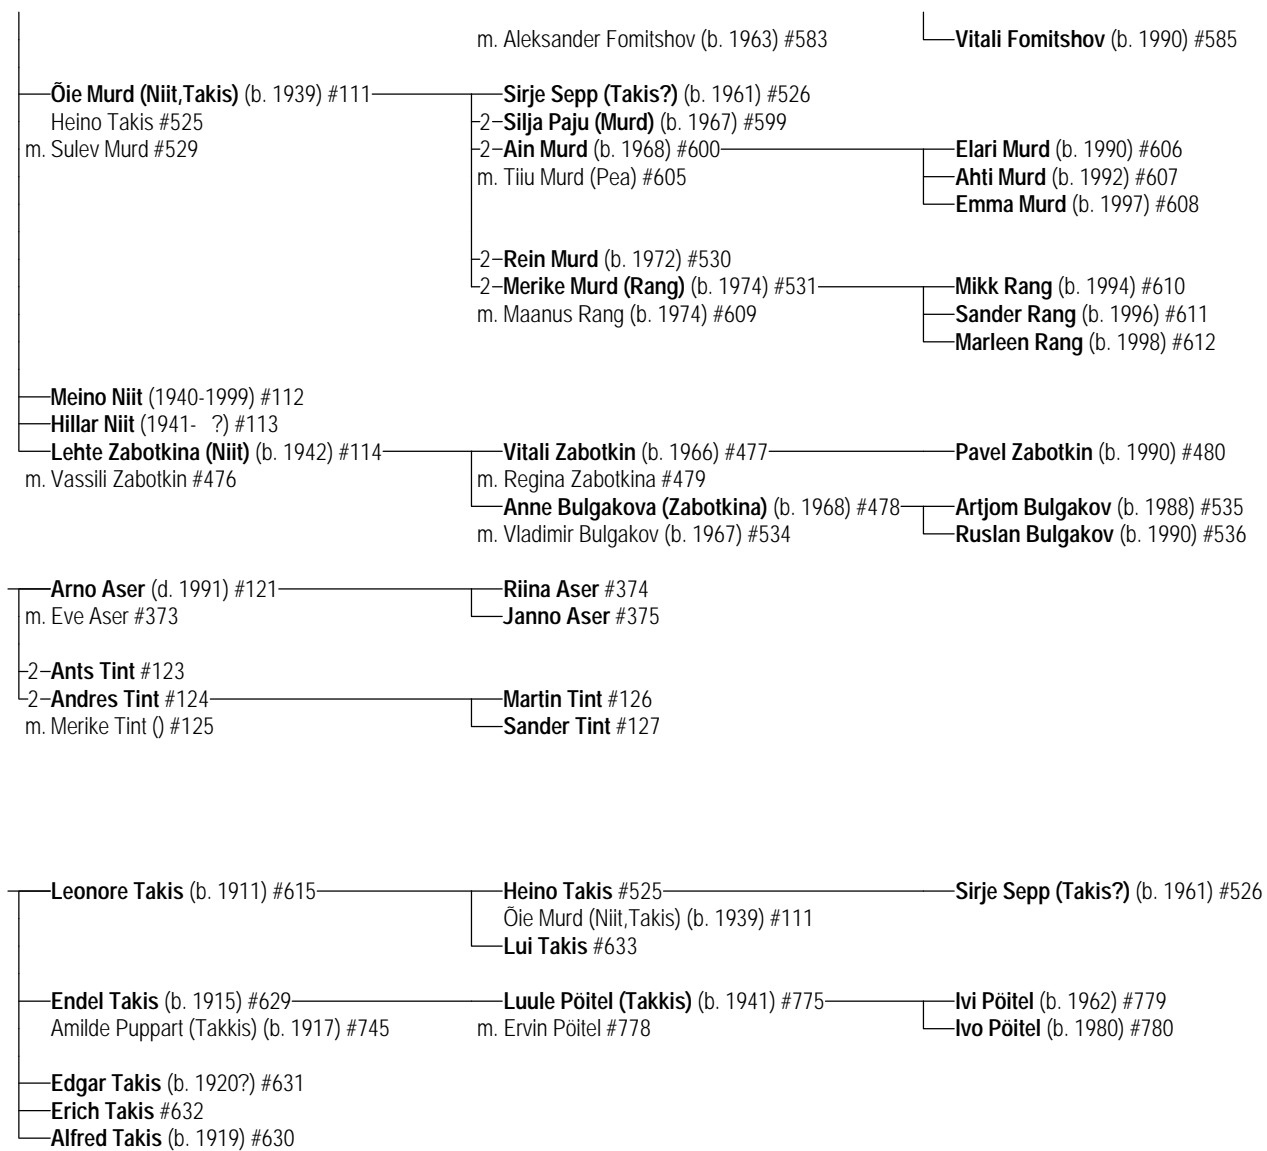

— **Ado Takis** (b. 1785) #449

— **Peter Takis** (1783-1839) #143 —————

m. Ann Takis () (1785-1849) #144

— **Anton Takis** (1898-1915) #116

— **Herman Takis** (1899-1900) #434

— **Melanie Sadul (Takis)** (b. 1901) #117 —————

m. Joosep Sadul #187

m. August Sadul (b. 1896) #433

— **Hermann Takis** (1903-1988) #1 —————

m. Aleksandra Takis (Turu) (1908-1944) #23

m. Hermiine Takis (Veevo) (b. 1908) #2

— **Melitine Takis** (b. 1904) #118

— **Aliise Niit (Takis)** (1906-1995?) #104 —————

m. Oskar Niit #103

—Marre (1721-1795) #698
—Mihkel (b. 1723) #699
—Eis (b. 1733) #700
—Laas (1741-1811) #701

—Kirsti (b. 1758) #709
—Tehva (1760-1819) #710