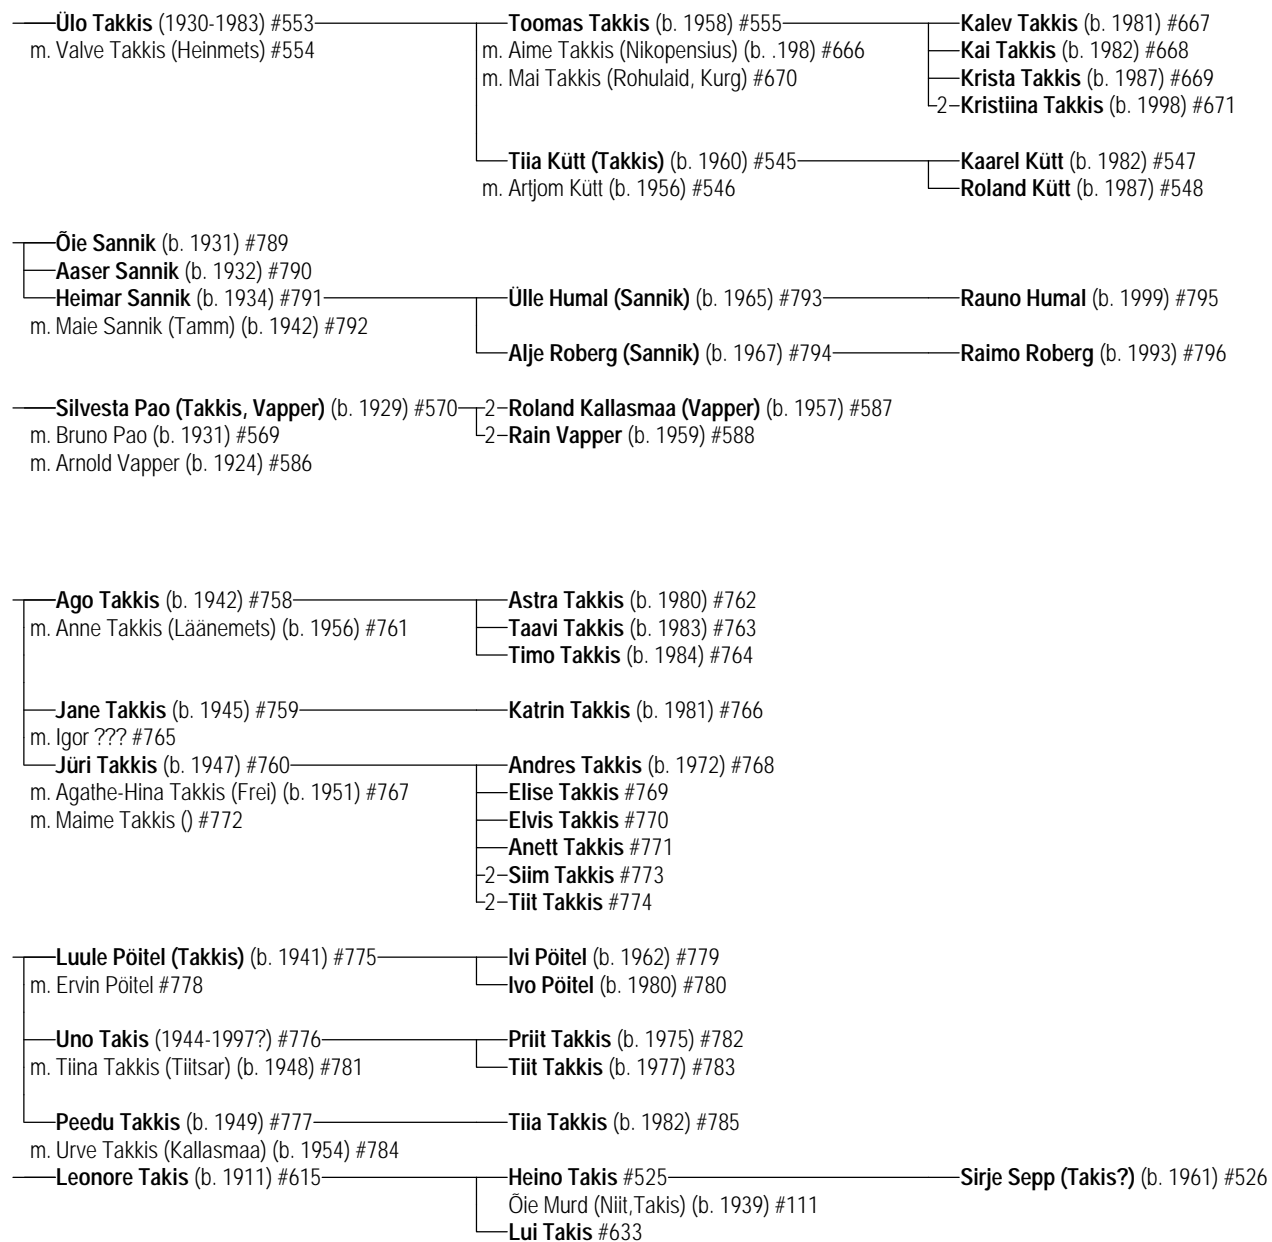

Emmaste Laasi poeg Mats (1700?-1748) #695
m. Els #696

Simmo (1717-1782) #697
m. Kirsti #702

Mihkel (1744-1744) #703
Kersti (b. 1745) #704
Ingel (1748-1773) #705
An (b. 1751) #706
Reet (1754-1754) #707
Ado Takis (1755-1804) #145
m. Marre Takis (b. 1746) #146

— **Ado Takis** (b. 1785) #449

— **Peter Takis** (1783-1839) #143 —————

m. Ann Takis () (1785-1849) #144

— **Anton Takis** (1898-1915) #116

— **Herman Takis** (1899-1900) #434

— **Melanie Sadul (Takis)** (b. 1901) #117 —————

m. Joosep Sadul #187

m. August Sadul (b. 1896) #433

— **Hermann Takis** (1903-1988) #1 —————

m. Aleksandra Takis (Turu) (1908-1944) #23

m. Hermiine Takis (Veevo) (b. 1908) #2

— **Melitine Takis** (b. 1904) #118

— **Aliise Niit (Takis)** (1906-1995?) #104 —————

m. Oskar Niit #103

—Marre (1721-1795) #698
—Mihkel (b. 1723) #699
—Eis (b. 1733) #700
—Laas (1741-1811) #701

—Kirsti (b. 1758) #709
—Tehva (1760-1819) #710